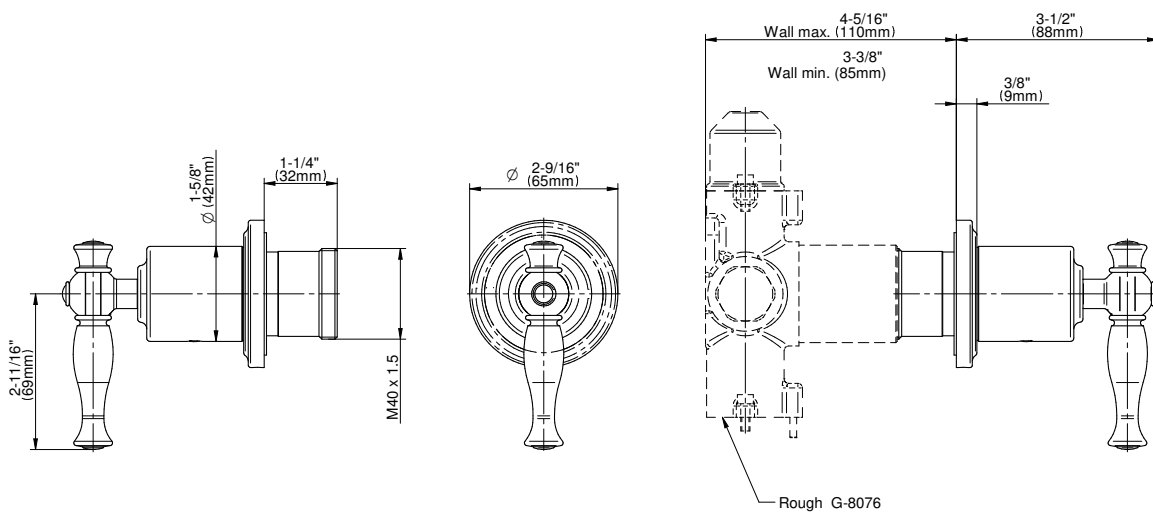

The measurements shown are for reference only. Products and specifications shown are subject to change without notice. Revised 8/2018.

www.graff-designs.com | phone: 800-954-4723